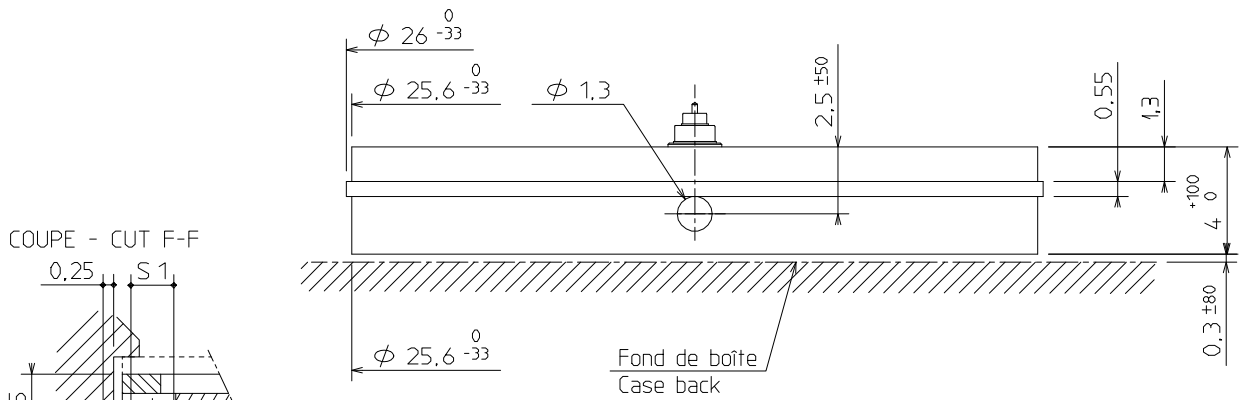

CAGE / FRAME